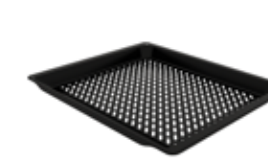

BE550LMR0I
Rs. 79,990

- 38cm height • Microwave oven with quartz grill
- 25 L • Push button door opening
- Rotary controls • Turntable 31.5cm
- 5 Microwave levels
- Appliance Dimensions (HxWxD): 38.2cm x 59.4cm x 38.8cm

Ovens Accessories

HZ327000
baking stone, 25 x 330 x 375 mm, Suitable for oven carriage

For models
HB736G1B1, HB978GNB1B,
HJ852GYB0I

HZ532010
universal pan, 38 x 455 x 375 mm, non stick coating

For models
CS736G1B1, HB736G1B1,
HB978GNB1B, HJ852GYB0I,
HM778GNB1I, HS736G3B1I,
HS958GDD1, HS958GED1B

HZ629070
Air Fry & Grill tray , 34 x 455 x 375 mm, dishwasher suitable

For models
CS736G1B1, HB736G1B1,
HB978GNB1B, HJ852GYB0I,
HM778GNB1I, HS736G3B1I,
HS958GDD1, HS958GED1B

HZ631070
baking tray, 30 x 455 x 375 mm, dishwasher suitable